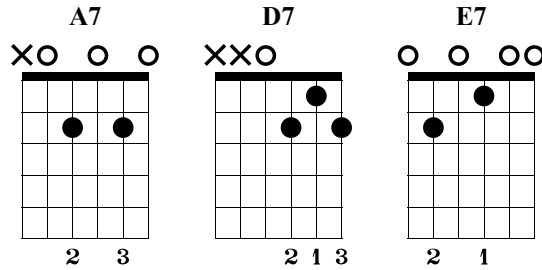

# Chords Lesson #1: Learning Chords

Basic Blues Chords to Get You Playing Music - Fast!

**Richards Guitar Studio**

Music by Nate Richards

Standard tuning

♩ = 120

Memorize as soon as possible. Proper Fingerings. Clear Tone. Strum each for One Minute. Then, be creative with them.